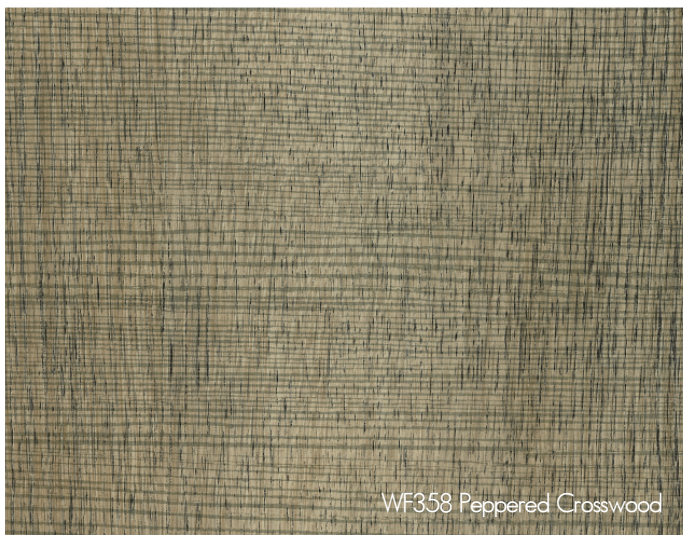

introducing...

Flakeboard

medina

our latest texture

Add a distinctive look and feel to our collection of straight-grained TFM designs with this new texture!

medina

WF358 Peppered Crosswood

WF356 Driftwood

WF357 Sandalwood

Flakeboard

medina

our latest texture

Design Availability:

Opera Series

Aria WF340

Seria WF203

Sandalwood WF357

Nirvana WF299

Solid Colors

Black BLK100

White W100 (6.0mm G2S)

White W500

Antique White SF210

- Program is based on Medina texture G2S; G1S White Suede texture back available upon request
- 6.0mm Medina texture matches Olon Belluno
- Lead time 2-3 weeks
- Available in 4'x8' only
- Matching edge banding, moldings and 3DL available; refer to complementary cross reference chart at www.flakeboard.com
- Offered exclusively from our mill in St. Stephen, NB Canada
- Standard Bundle Size minimums for various thicknesses; see below
- Other patterns and thicknesses available by request; contact your rep for details